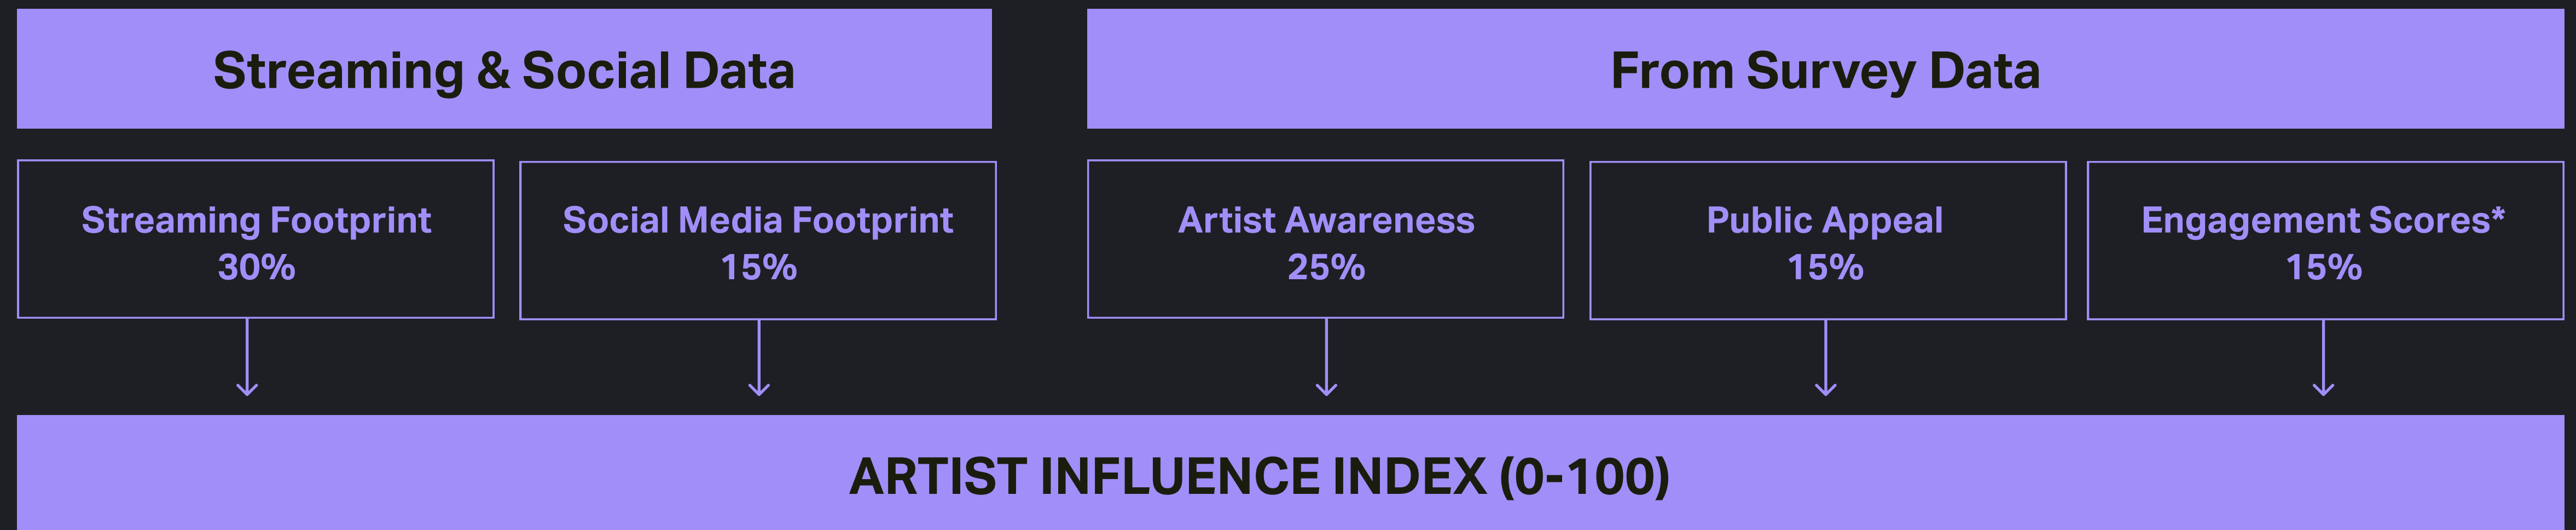

INTRODUCING THE LUMINATE INDEX METHODOLOGY

To provide an understanding of the depth, breadth and affinity of artists' fandoms among U.S. consumers

LUMINATE INDEX TOP 250

U.S. Q4 2025

ARTIST	RANK	SCORE	SHIFT IN SCORE Q3 2025 VS. Q4 2025
Bruno Mars	1	100	0
Lady Gaga	2	99	0
Elton John	3	98	1
Adele	4	97	1
Ariana Grande	5	96	3
Rihanna	6	95	1
Mariah Carey	7	95	-
Taylor Swift	8	95	3
The Weeknd	9	95	-1
Queen	10	94	0

ARTIST	RANK	SCORE	SHIFT IN SCORE Q3 2025 VS. Q4 2025
Shakira	11	94	0
Dolly Parton	12	94	1
Eminem	13	93	-1
Linkin Park	14	92	5
Ed Sheeran	15	91	0
Whitney Houston	16	91	2
Snoop Dogg	17	91	0
Kelly Clarkson	18	90	8
Sabrina Carpenter	19	89	2
Jennifer Lopez	20	89	1